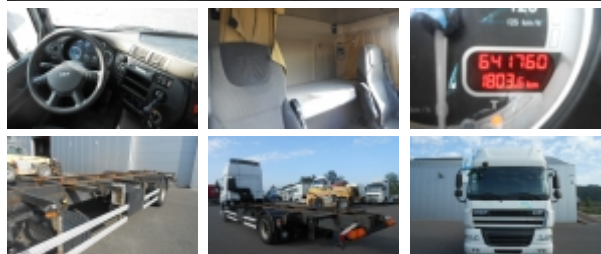

**Details of vehicle 961380 :**

**Specifications**

Price:	<b>-12900- € HTVA</b>
ID:	961380
Make:	<b>DAF</b>
Model:	<b>CF85 460</b>
Type:	chassis cabin
Serial/Chassis Nr:	XLRAE85MC0E961380
Year:	2012
Engine:	euro 5
Km:	642000
Axle(s):	4x2

**Features:**

Category: BDF system  
Axle configuration: 4x2  
Transmission: Automatic  
1st registration : 12/2012  
Chassis number : XLRAE85MC0E961380  
Mileage : 642000 km  
Front Axle: Air suspension  
Rear Axle: Air suspension  
Cab type : sleeping cabin