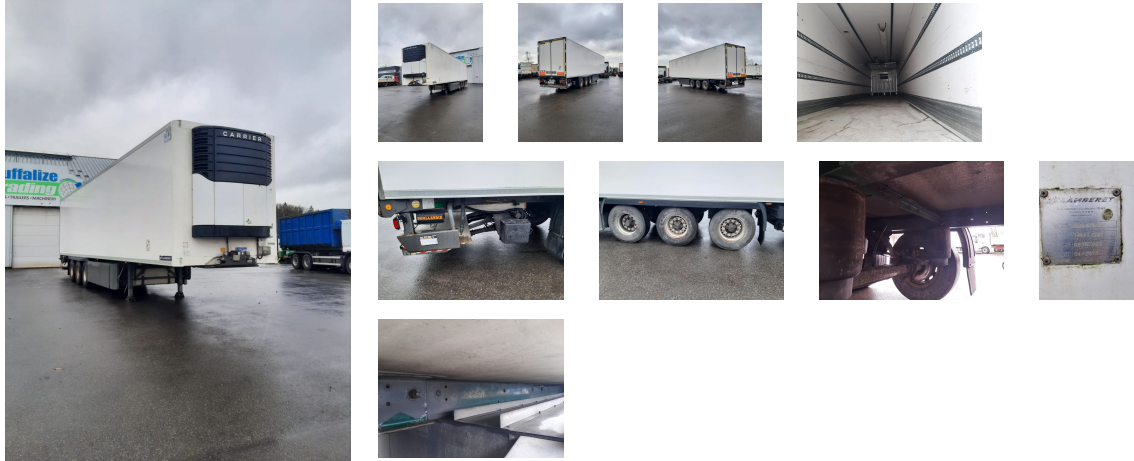

Vehicle in stock

LAMBERET Carrier Maxima 1300 (00053172)

11 000€ excl. VAT

Main features

Category

Semi-trailer

Year :

2013

Chassis Number :

VM3LVFS3FD1R25491

Description

More information :

<https://www.houffalize-trading.com/en/stock/second-hand/semi-trailer-lamberet-carrier-maxima-1300-be>