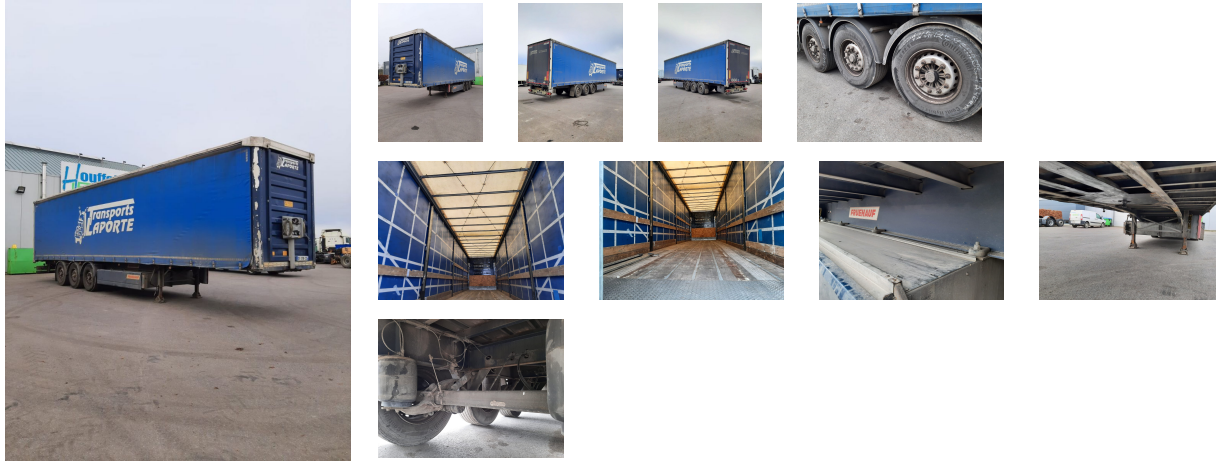

Vehicle in stock
FRUEHAUF Semi-remorque bachee (00053179)

7 900€ excl. VAT

Main features

Category
Semi-trailer
Type :
Semi-remorque bachee
Year :
2015
Chassis Number :
VFKFST4FCFUXX2414

Description

More information :

<https://www.houffalize-trading.com/en/stock/second-hand/semi-trailer-fruehauf-semi-remorque-bachee->